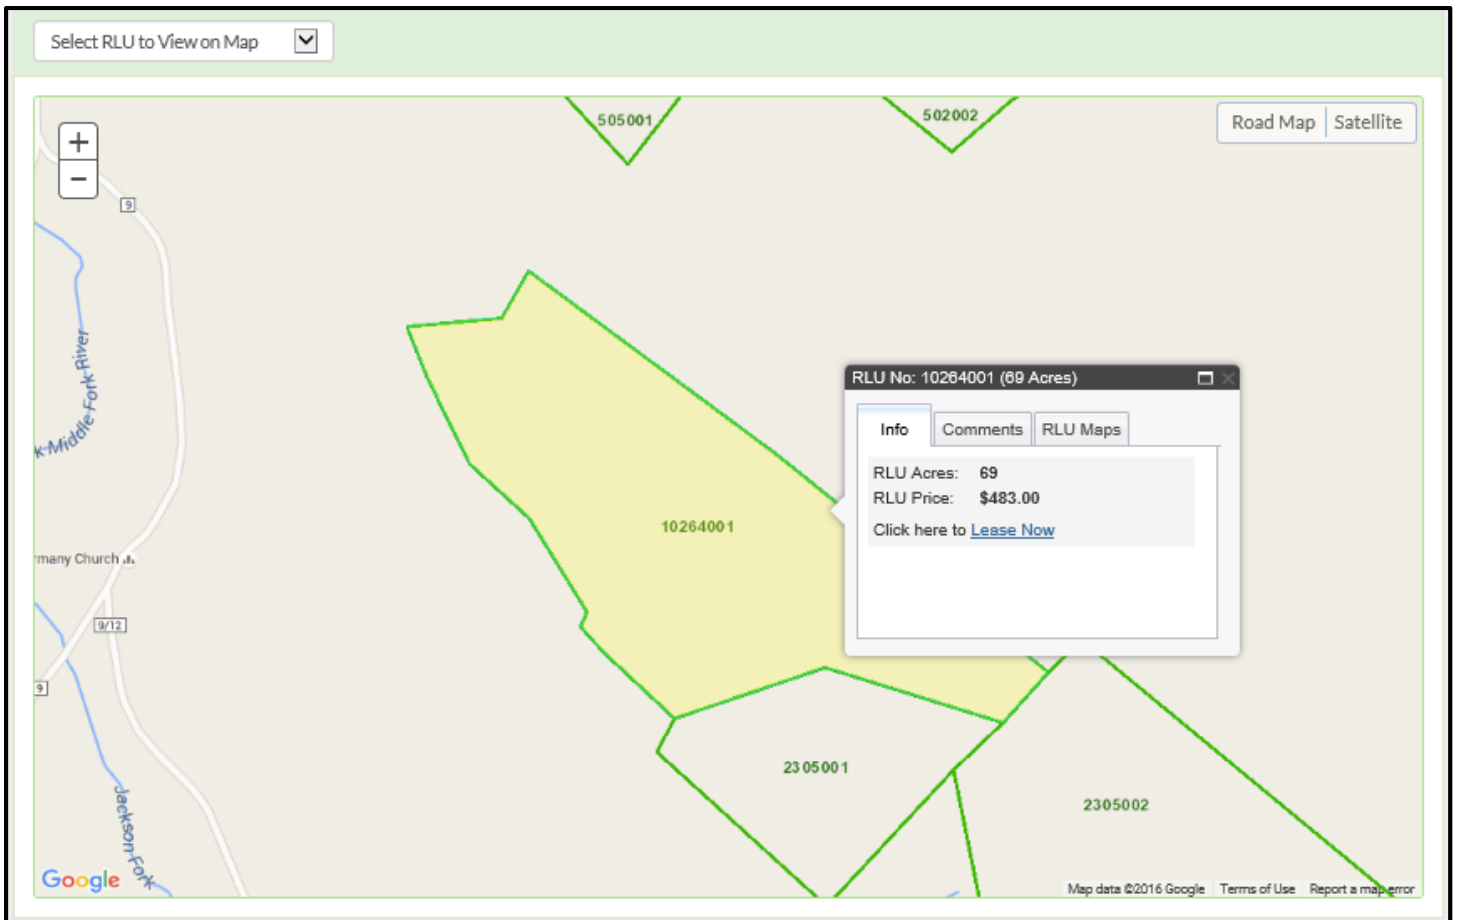

View RLU Details

The RLU Details page shows additional fields not displayed on the Property Listing tab: Tract Description, Bidding Type, Property Comments, and Special Conditions.

Bidding and License Now options are also available from this page by clicking the designated button.

Property Details	
RLU NO:	128780402
Acres	923.00
Location	Itawamba County, MS
Tract Description	
Lease Type	License Now
Bid Start Date	N/A
Bid End Date	N/A
License Start Date	Jul 01, 2016
License End Date	Jun 30, 2017
RLU Price	\$3,230.50 <input type="button" value="✔ License Now"/>
RLU Maps	Aerial TOPO Location
Special Conditions	Not Available

View RLU on the Map

Clicking  [View on Map](#) allows you to view RLUs on an interactive map. You are also able to select the RLU you would like to view on the map from the drop-down arrow on the top left portion of your screen.

Zoom In/Out: Zooming in/out can be accomplished by selecting the + or - on the left side of the map.

Pan: Panning can be accomplished by holding down the left mouse button while dragging the mouse pointer to pull the map in any desired direction.